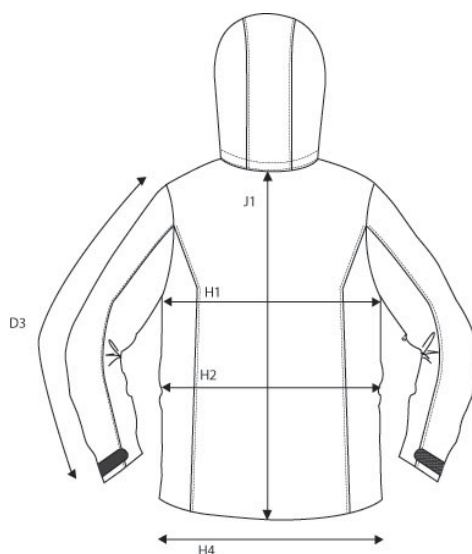

## SIZE AND FIT: WHITESTONE

### WHITESTONE Mens

| Base size: M / Measurement (in cm) | Diagram | S  | M         | L  | XL | XXL | 3XL | 4XL |
|------------------------------------|---------|----|-----------|----|----|-----|-----|-----|
| SLEEVE LENGTH from shoulderseam    | D3      | 67 | <b>68</b> | 69 | 70 | 71  | 72  | 73  |
| 1/2 CHEST WIDTH at armhole         | H1      | 56 | <b>59</b> | 62 | 65 | 68  | 71  | 74  |
| 1/2 WAIST                          | H2      | 54 | <b>57</b> | 60 | 63 | 66  | 69  | 72  |
| 1/2 BOTTOM WIDTH                   | H4      | 54 | <b>57</b> | 60 | 63 | 66  | 69  | 72  |
| FULL LENGTH at centre back         | J1      | 71 | <b>74</b> | 77 | 80 | 83  | 86  | 89  |

### WHITESTONE Ladies

| Base size: M / Measurement (in cm) | Diagram | XS | S  | M         | L  | XL | XXL | 3XL |
|------------------------------------|---------|----|----|-----------|----|----|-----|-----|
| SLEEVE LENGTH from shoulderseam    | D3      | 63 | 64 | <b>65</b> | 66 | 67 | 68  | 69  |
| 1/2 CHEST WIDTH at armhole         | H1      | 50 | 53 | <b>56</b> | 59 | 62 | 65  | 69  |
| 1/2 WAIST                          | H2      | 45 | 48 | <b>51</b> | 54 | 57 | 61  | 65  |
| 1/2 BOTTOM WIDTH                   | H4      | 51 | 54 | <b>57</b> | 60 | 63 | 66  | 70  |
| FULL LENGTH at centre back         | J1      | 68 | 70 | <b>72</b> | 74 | 76 | 78  | 80  |