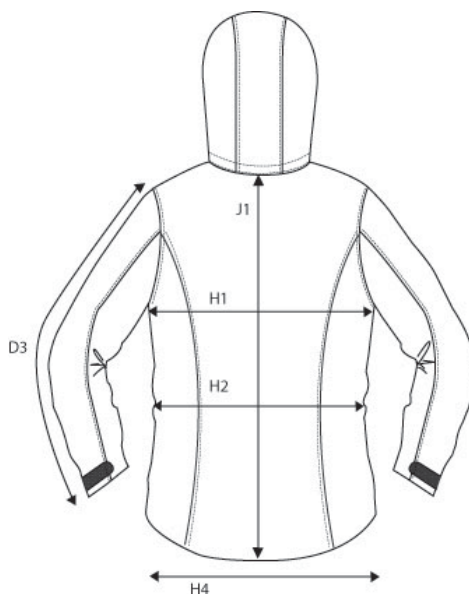

## SIZE AND FIT: WHITESTONE

### WHITESTONE Mens

| Base size: M / Measurement (in cm) | Diagram | S  | M         | L  | XL | XXL | 3XL | 4XL |
|------------------------------------|---------|----|-----------|----|----|-----|-----|-----|
| SLEEVE LENGTH from shoulderseam    | D3      | 67 | <b>68</b> | 69 | 70 | 71  | 72  | 73  |
| 1/2 CHEST WIDTH at armhole         | H1      | 56 | <b>59</b> | 62 | 65 | 68  | 71  | 74  |
| 1/2 WAIST                          | H2      | 54 | <b>57</b> | 60 | 63 | 66  | 69  | 72  |
| 1/2 BOTTOM WIDTH                   | H4      | 54 | <b>57</b> | 60 | 63 | 66  | 69  | 72  |
| FULL LENGTH at centre back         | J1      | 71 | <b>74</b> | 77 | 80 | 83  | 86  | 89  |

### WHITESTONE Ladies

| Base size: M / Measurement (in cm) | Diagram | XS | S  | M         | L  | XL | XXL | 3XL |
|------------------------------------|---------|----|----|-----------|----|----|-----|-----|
| SLEEVE LENGTH from shoulderseam    | D3      | 63 | 64 | <b>65</b> | 66 | 67 | 68  | 69  |
| 1/2 CHEST WIDTH at armhole         | H1      | 50 | 53 | <b>56</b> | 59 | 62 | 65  | 69  |
| 1/2 WAIST                          | H2      | 45 | 48 | <b>51</b> | 54 | 57 | 61  | 65  |
| 1/2 BOTTOM WIDTH                   | H4      | 51 | 54 | <b>57</b> | 60 | 63 | 66  | 70  |
| FULL LENGTH at centre back         | J1      | 68 | 70 | <b>72</b> | 74 | 76 | 78  | 80  |