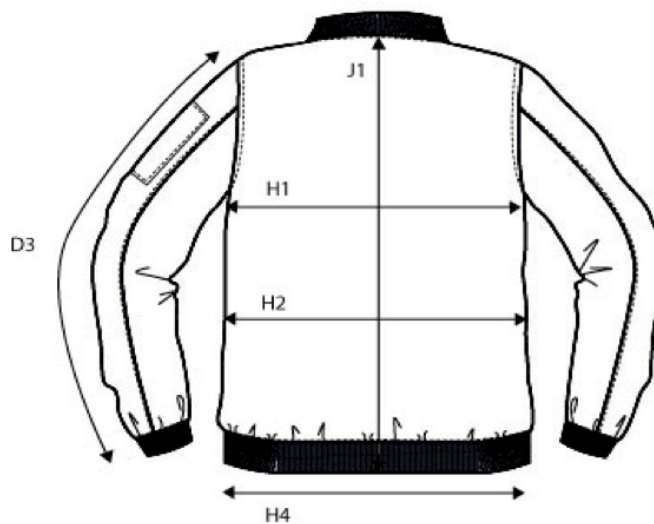

SIZE AND FIT: TRIBECA

TRIBECA MENS

Measurement (in cm)	Diagram	S	M	L	XL	XXL	3XL	4XL
Centre back to end of sleeve	D2	90.25	92.75	95.25	97.75	100.25	102.75	105.25
Sleeve Length from shoulderseam	D3	67	68.75	70.5	72.25	74	75.75	77.5
1/2 Chest Width at armhole	H1	54	57	60	63	66	69	72
1/2 Waist	H2	54	57	60	63	66	69	72
1/2 Bottom Width	I2	45	48	51	54	57	60	63
Full Length at centre back	J1	67	69	71	73	75	77	79

TRIBECA LADIES

Measurement (in cm)	Diagram	XS	S	M	L	XL	XXL
Centre back to end of sleeve	D2	79.5	81	82.5	84	85.5	87
Sleeve Length from shoulderseam	D3	61	62	63	64	65	66
1/2 Chest Width at armhole	H1	48	51	54	57	60	63
1/2 Waist	H2	46	49	52	55	58	61
1/2 Bottom Width	I2	40	43	46	49	52	55
Full Length at centre back	J1	56	58	60	62	64	66