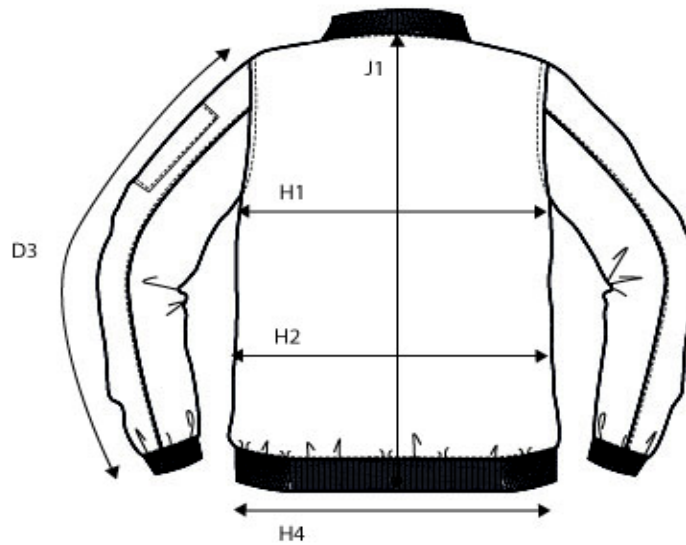

SIZE AND FIT: TRIBECA

TRIBECA MENS

Measurement (in cm)	Diagram	S	M	L	XL	XXL	3XL	4XL
Centre back to end of sleeve	D2	90.25	92.75	95.25	97.75	100.25	102.75	105.25
Sleeve Length from shoulderseam	D3	67	68.75	70.5	72.25	74	75.75	77.5
1/2 Chest Width at armhole	H1	54	57	60	63	66	69	72
1/2 Waist	H2	54	57	60	63	66	69	72
1/2 Bottom Width	I2	45	48	51	54	57	60	63
Full Length at centre back	J1	67	69	71	73	75	77	79

TRIBECA LADIES

Measurement (in cm)	Diagram	XS	S	M	L	XL	XXL
Centre back to end of sleeve	D2	79.5	81	82.5	84	85.5	87
Sleeve Length from shoulderseam	D3	61	62	63	64	65	66
1/2 Chest Width at armhole	H1	48	51	54	57	60	63
1/2 Waist	H2	46	49	52	55	58	61
1/2 Bottom Width	I2	40	43	46	49	52	55
Full Length at centre back	J1	56	58	60	62	64	66