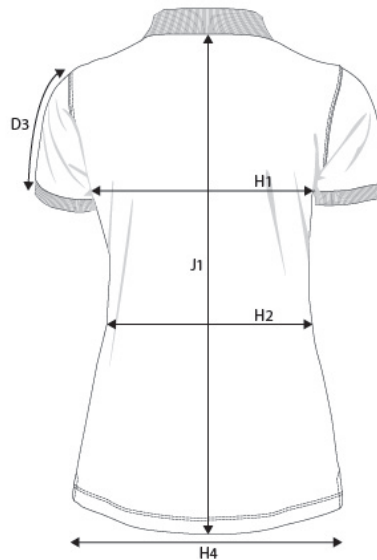

NIMBUS® | *Play*

PRODUCT MEASUREMENT SIZE AND FIT: PALMDALE

PALMDALE *Mens*

Base size: **M** / Measurement (in cm)

	Diagram	S	M	L	XL	XXL	3XL	4XL
SLEEVE LENGTH - from shoulder seam	D3	19	20	21	22	23	24	25
CHEST WIDTH at armhole	H1	49	52	55	58	61	64	67
BOTTOM WIDTH	H4	49	52	55	58	61	64	67
FULL LENGTH at centre back	J1	69	71	73	75	77	79	81

PALMDALE *Ladies*

Base size: **M** / Measurement (in cm)

	Diagram	XS	S	M	L	XL	XXL	3XL
SLEEVE LENGTH - from shoulder seam	D3	17	17,5	18	18,5	19	19,5	20
CHEST WIDTH at armhole	H1	43	46	49	52	55	58	62
WAIST	H2	40	43	46	49	52	56	60
BOTTOM WIDTH	H4	43	46	49	52	55	58	62
FULL LENGTH at centre back	J1	60	62	64	66	68	70	72