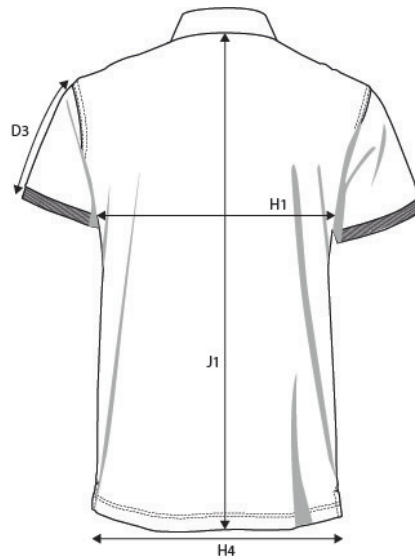

NIMBUS® | *Play*

PRODUCT MEASUREMENT SIZE AND FIT: PALMDALE

PALMDALE *Mens*

Base size: **M** / Measurement (in cm)

	Diagram	S	M	L	XL	XXL	3XL	4XL
SLEEVE LENGTH - from shoulder seam	D3	19	20	21	22	23	24	25
CHEST WIDTH at armhole	H1	49	52	55	58	61	64	67
BOTTOM WIDTH	H4	49	52	55	58	61	64	67
FULL LENGTH at centre back	J1	69	71	73	75	77	79	81

PALMDALE *Ladies*

Base size: **M** / Measurement (in cm)

	Diagram	XS	S	M	L	XL	XXL	3XL
SLEEVE LENGTH - from shoulder seam	D3	17	17,5	18	18,5	19	19,5	20
CHEST WIDTH at armhole	H1	43	46	49	52	55	58	62
WAIST	H2	40	43	46	49	52	56	60
BOTTOM WIDTH	H4	43	46	49	52	55	58	62
FULL LENGTH at centre back	J1	60	62	64	66	68	70	72