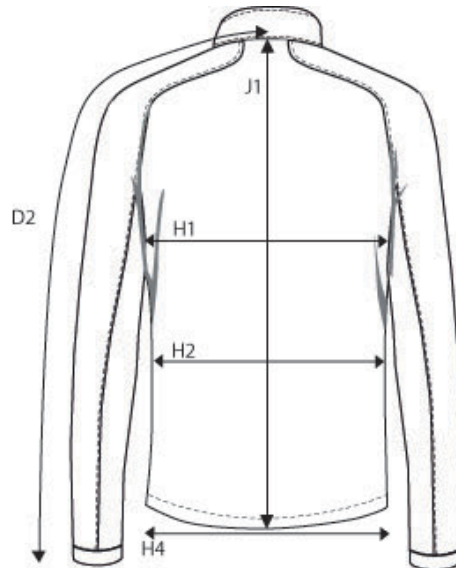

NIMBUS® | *Play*

PRODUCT MEASUREMENT
SIZE AND FIT: LIVINGSTON

LIVINGSTON *Mens*

Base size: **M** / Measurement (in cm)

	Diagram	S	M	L	XL	XXL	3XL	4XL
CENTRE BACK TO END OF SLEEVE	D2	87	89,5	92	94,5	97	99,5	102
1/2 CHEST WIDTH at armhole	H1	54	57	60	63	66	69	72
1/2 WAIST WIDTH	H2	51,5	54,5	57,5	60,5	63,5	66,5	69,5
1/2 BOTTOM WIDTH	H4	50	53	56	59	62	65	68
FULL LENGTH at centre back	J1	67	69	71	73	75	77	79

LIVINGSTON *Ladies*

Base size: **M** / Measurement (in cm)

	Diagram	XS	S	M	L	XL	XXL	3XL
CENTRE BACK TO END OF SLEEVE	D2	82,5	83,75	85	86,25	87,5	88,75	90
1/2 CHEST WIDTH at armhole	H1	44	47	50	53	56	59	63
1/2 WAIST	H2	41	44	47	50	53	57	61
1/2 BOTTOM WIDTH	H4	47	50	53	56	59	62	66
FULL LENGTH at centre back	J1	60	62	64	66	68	70	72