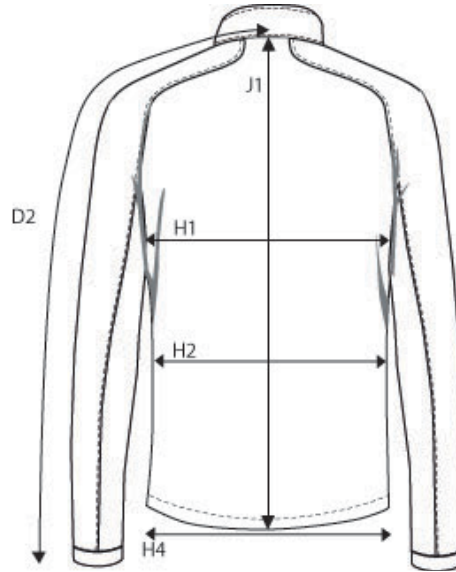

NIMBUS® | *Play*

PRODUCT MEASUREMENT
SIZE AND FIT: LIVINGSTON

LIVINGSTON *Mens*

Base size: **M** / Measurement (in cm)

	Diagram	S	M	L	XL	XXL	3XL	4XL
CENTRE BACK TO END OF SLEEVE	D2	87	89,5	92	94,5	97	99,5	102
1/2 CHEST WIDTH at armhole	H1	54	57	60	63	66	69	72
1/2 WAIST WIDTH	H2	51,5	54,5	57,5	60,5	63,5	66,5	69,5
1/2 BOTTOM WIDTH	H4	50	53	56	59	62	65	68
FULL LENGTH at centre back	J1	67	69	71	73	75	77	79

LIVINGSTON *Ladies*

Base size: **M** / Measurement (in cm)

	Diagram	XS	S	M	L	XL	XXL	3XL
CENTRE BACK TO END OF SLEEVE	D2	82,5	83,75	85	86,25	87,5	88,75	90
1/2 CHEST WIDTH at armhole	H1	44	47	50	53	56	59	63
1/2 WAIST	H2	41	44	47	50	53	57	61
1/2 BOTTOM WIDTH	H4	47	50	53	56	59	62	66
FULL LENGTH at centre back	J1	60	62	64	66	68	70	72